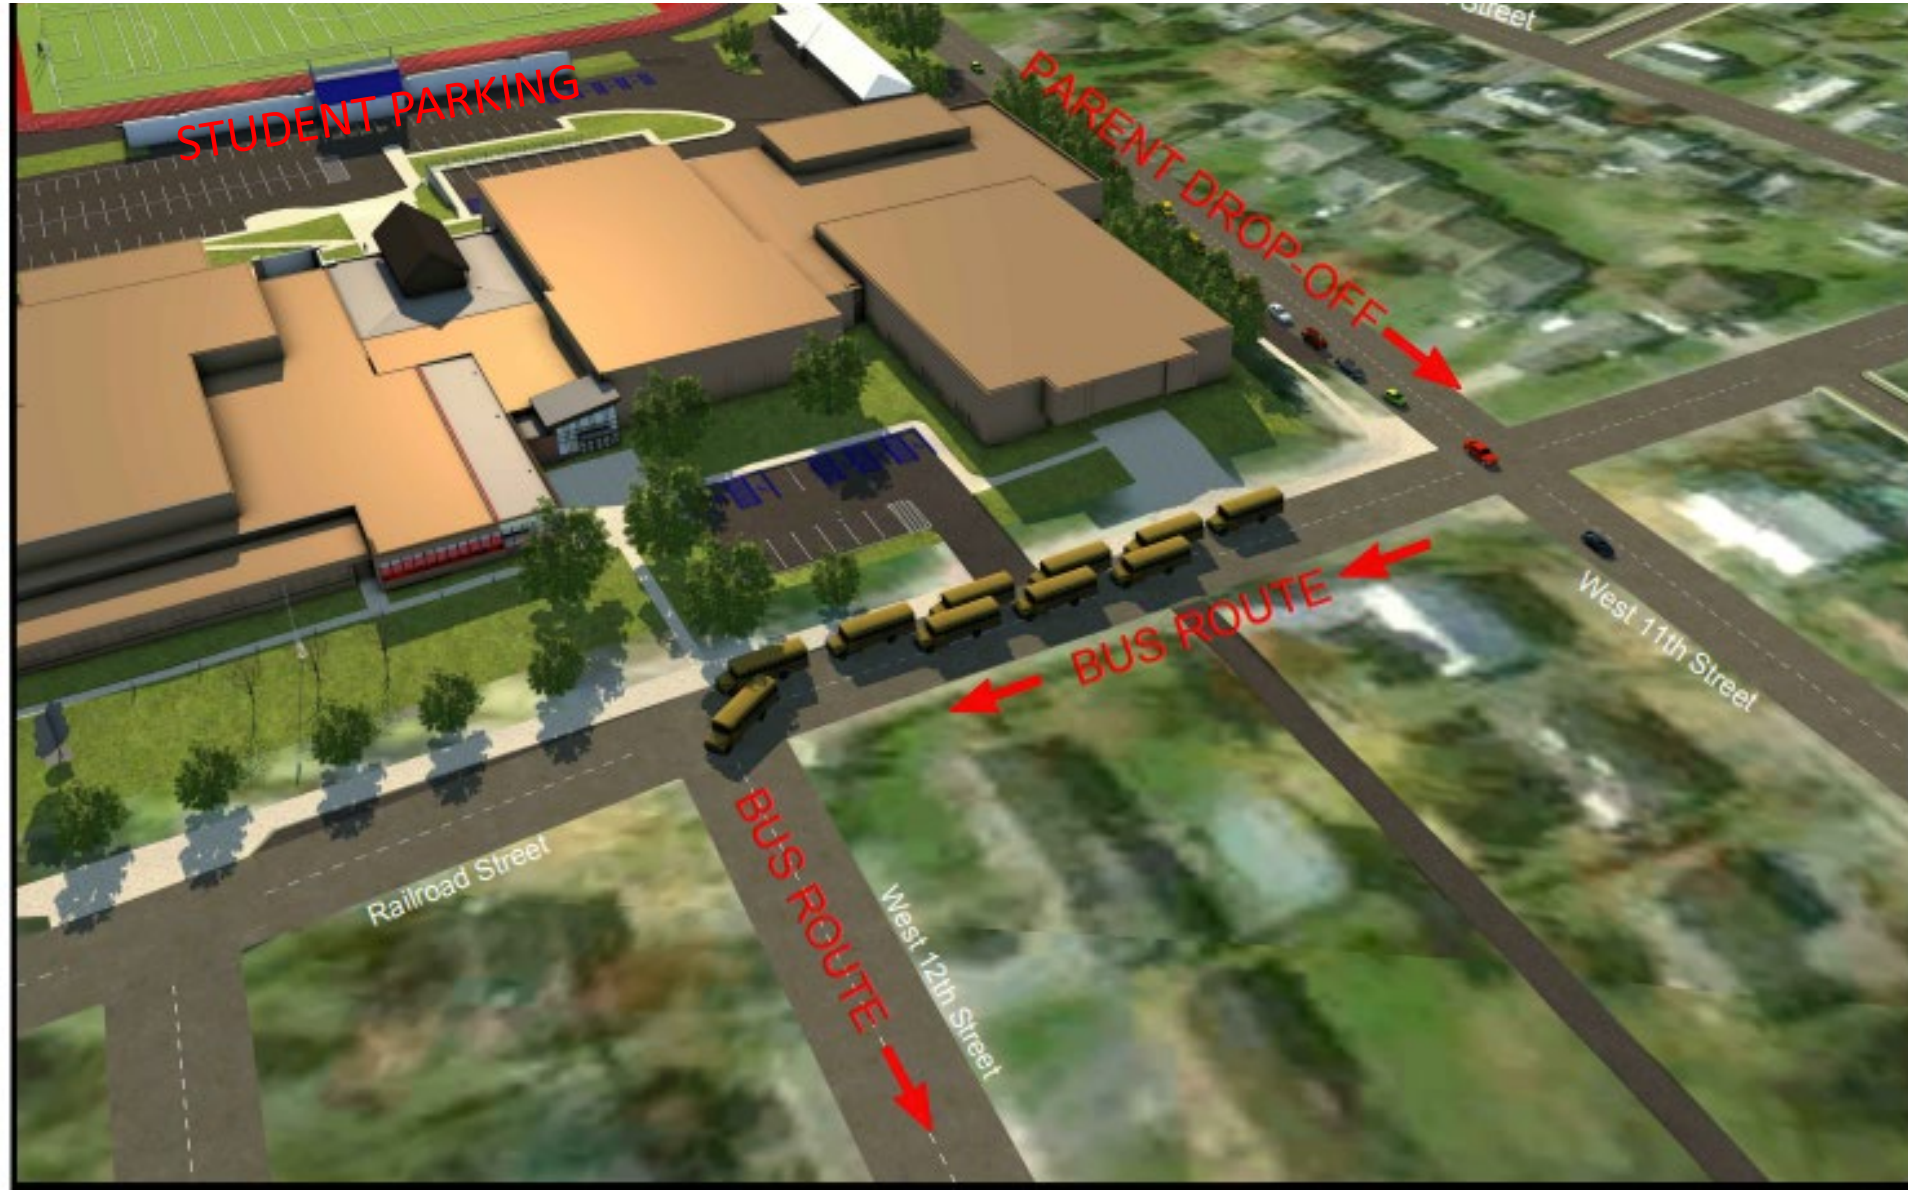

# Student Parking at the Secondary Campus

# Drop Off/Pick Up/ Bus Route

**BLOOMSBURG AREA SCHOOL DISTRICT**

# Student Parking

- All traffic to the back of the complex must enter and exit via the 11th St. access until further notice
- Students with temporary parking passes may park in the following locations:
  - The first row behind the stadium bleachers
  - In the new lot on the right side facing the baseball field (right side from 11<sup>th</sup> St. entrance)